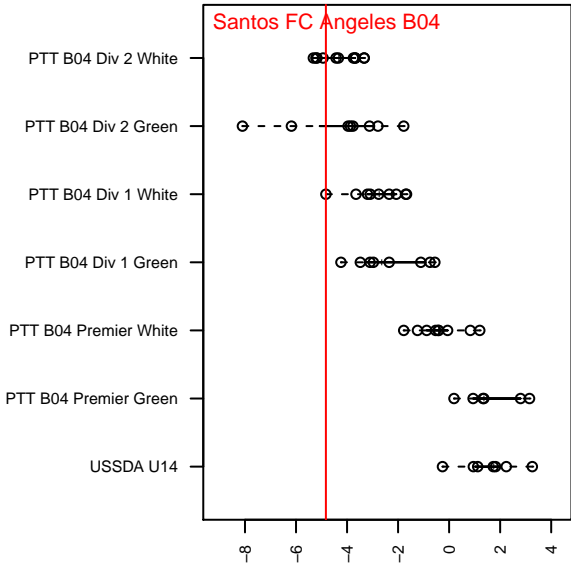

Santos FC Angeles B04

Forest Grove, OR
B04 total strength=806
attack=1.28 defense=0.82
fall league = PTT B04 Div 1 White

alt names used:
Santos FC 04B Angeles

Venues played:
2017 PTT B04 Division 1 White

**attack and defense variance (black dot)
relative to other teams
and top 10 in region**

**attack and defense rating
relative to others at age
and all opponents in last 13 months**

Performance relative to 13 month average

Performance relative to 13 month average

date	home		away		venue	pred.home	pred.away
2017-10-28	Washington Timbers White 1 B04	3	Santos FC Angeles B04	2	2017 PTT B04 Division 1 White	5.87	0.23
2017-10-22	Santos FC Angeles B04	1	PCU Black 1 B04	1	2017 PTT B04 Division 1 White	0.90	3.04
2017-10-21	ETFC Santos Red B04	3	Santos FC Angeles B04	0	2017 PTT B04 Division 1 White	3.56	1.21
2017-10-14	CSC Storm Navy B04	9	Santos FC Angeles B04	0	2017 PTT B04 Division 1 White	5.02	0.50
2017-10-08	Santos FC Angeles B04	0	Washington Timbers White 1 B04	4	2017 PTT B04 Division 1 White	0.23	5.87
2017-10-01	Santos FC Angeles B04	0	RVSC Timbers White B04	3	2017 PTT B04 Division 1 White	1.00	4.10
2017-09-30	SESC Dragons B04	4	Santos FC Angeles B04	4	2017 PTT B04 Division 1 White	4.52	0.61
2017-09-24	Santos FC Angeles B04	0	TFA Willamette Gold B04	4	2017 PTT B04 Division 1 White	0.93	4.66
2017-09-17	Santos FC Angeles B04	0	CUSC Red B04	8	2017 PTT B04 Division 1 White	0.63	6.09
2017-09-09	BSC Portland Black B04	7	Santos FC Angeles B04	0	2017 PTT B04 Division 1 White	3.27	0.77